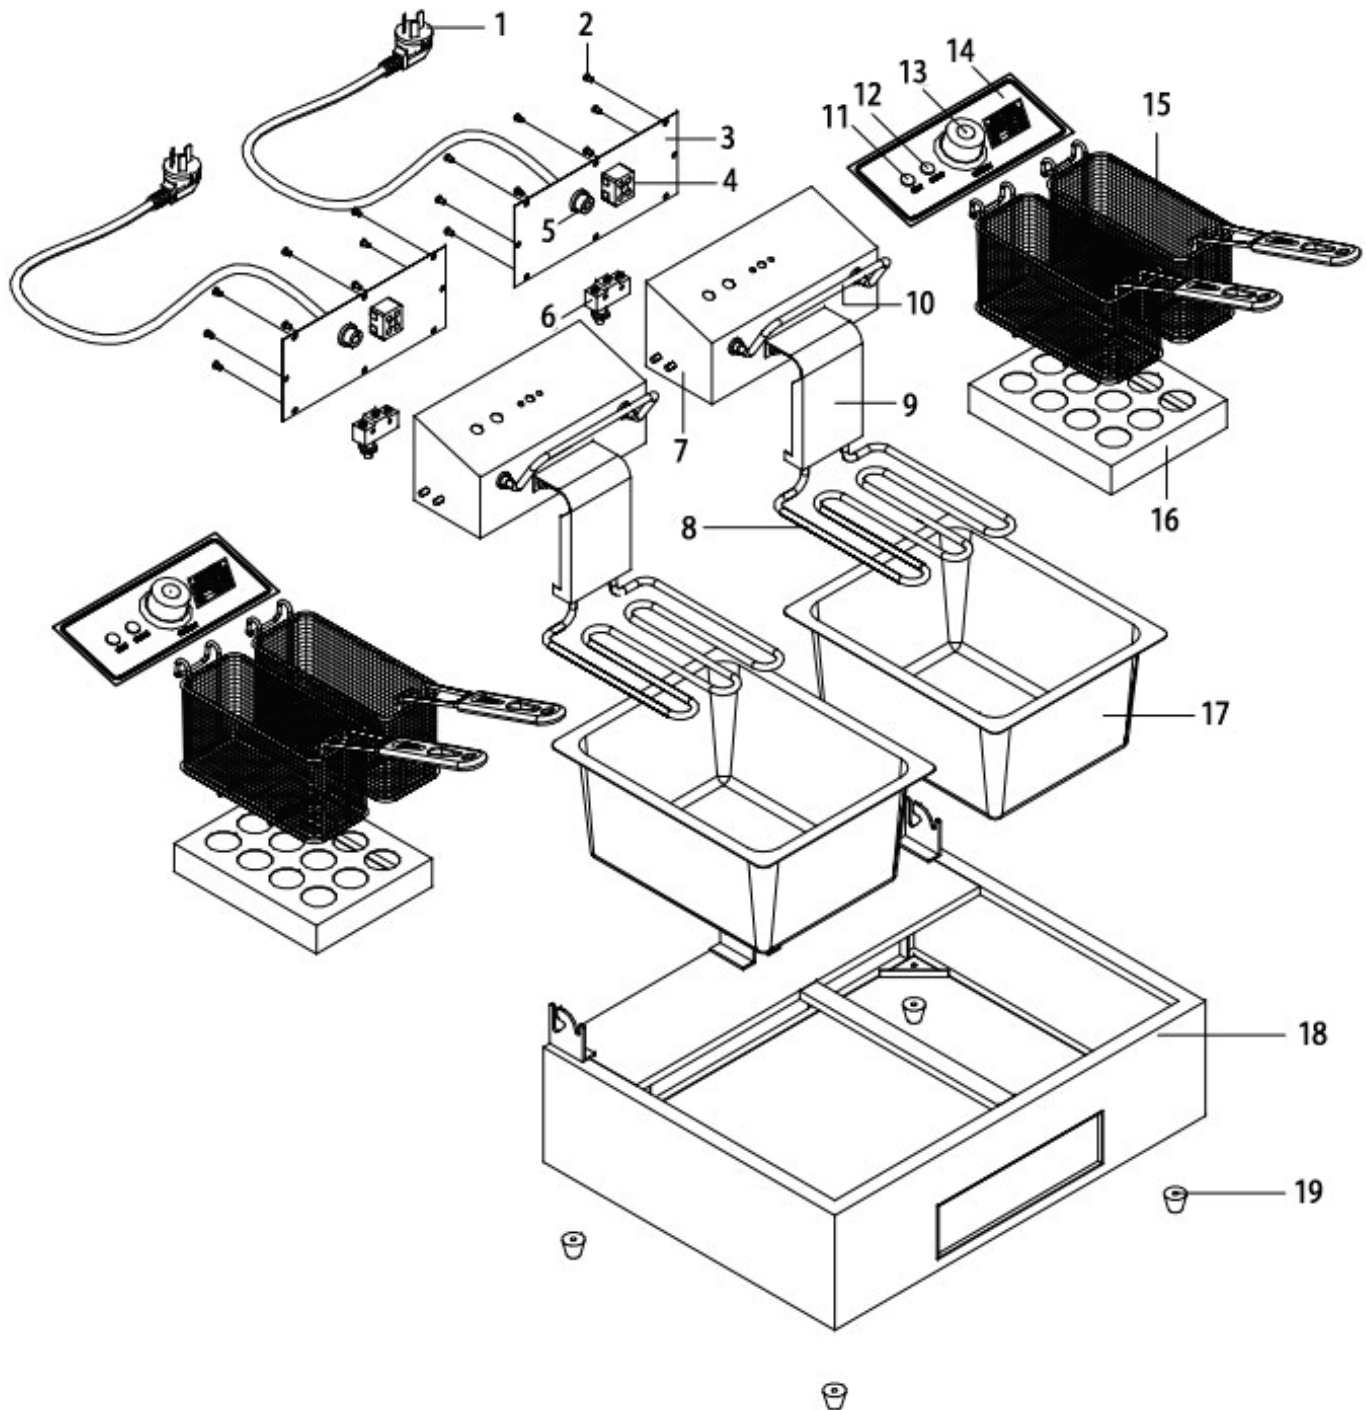

Parts Breakdown

Model CE-CN-0012 34868

Parts Breakdown

Model CE-CN-0012 34868

Item No.	Description	Position	Item No.	Description	Position	Item No.	Description	Position
75203	Power Cord for 34868	1	75210	Heater for 34868	8	75217	Basket for 34868	15
75204	M4-8 Screw for 34868	2	75211	Heater Back Cover for 34868	9	75218	Heater Bottom Cover for 34868	16
75205	Control Box Board for 34868	3	75212	Basket Hanging Rod for 34868	10	75219	Oil Tank for 34868	17
75206	Terminal Block for 34868	4	75213	Green Indicator for 34868	11	70402	Hard Surface for 34868	18
75207	Power Cord Fixtures for 34868	5	75214	Yellow Indicator for 34868	12	75220	Rubber Feet for 34868	19
AG910	Micro Switch New Style for 34868	6	70396	Thermostat for 34868	13	63500	Cover for 34868	
75209	Control Box for 34868	7	75216	PVC Board for 34868	14			